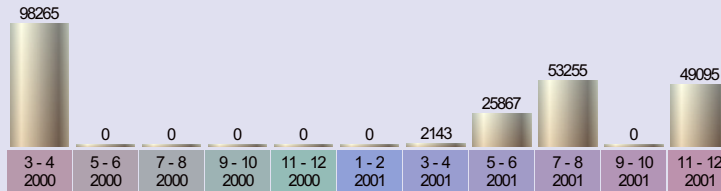

[1. Detailed info](#) | [2. Main page](#)

Activity distribution

1/2001 - 12/2001

Lines per day	Number of days
3500..3749	1 (0,3%)
3250..3499	1 (0,3%)
3000..3249	3 (0,8%)
2750..2999	2 (0,6%)
2500..2749	2 (0,6%)
2250..2499	2 (0,6%)
2000..2249	5 (1,4%)
1750..1999	7 (1,9%)
1500..1749	14 (3,9%)
1250..1499	7 (1,9%)
1000..1249	12 (3,3%)
750..999	19 (5,2%)
500..749	10 (2,8%)
250..499	14 (3,9%)
1..249	24 (6,6%)
0	240 (66%)

Long term statistics - two month sections

Total line count: 228.625

The most active day so far has been Tuesday 7.3.2000 with a line count of 19662

[<< return to home](#)

mIRCStats v1.22 © Mkko "Ave" Auvinen