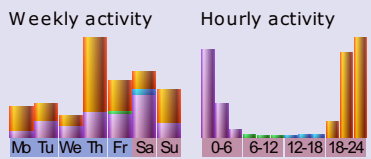

The latest lines

24.8.2001 20:45	<NeSsNonCe> <i>ma skusa</i>
20:45	<NeSsNonCe> <i>kmq</i>
20:45	<NeSsNonCe> <i>devi mettere</i>
20:45	<NeSsNonCe> <i>sotto</i>
20:45	<NeSsNonCe> <i>anke Lukito e Shivani</i>
20:45	<NeSsNonCe> <i>;</i>