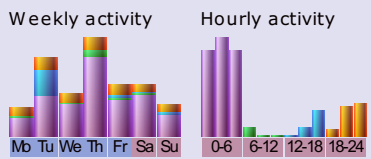

# #entertainment-crew statistics generated by Rosalex

Statistics generated from Thursday 2.3.2000 to Saturday 29.12.2001  
 During this 668-day reporting period a total of 586 people visited #entertainment-crew

### Rosalex

Last talked: 24.8.2001 20:45	Visits: 25	Has given ops 335 times
Status: Operator	Lines: 45485	Has kicked out 130 people
Active days: 89/668	Average lines per day: 511	Has been kicked out 14 times
Average letters per line: 21,3		Number of descriptions: 300
		Topics set: 168
		CAPS ratio: 3,0%
		Question ratio: 10%
		Exclamation ratio: 0,8%
		Chatkills: 1
		Number of nicks used: 17